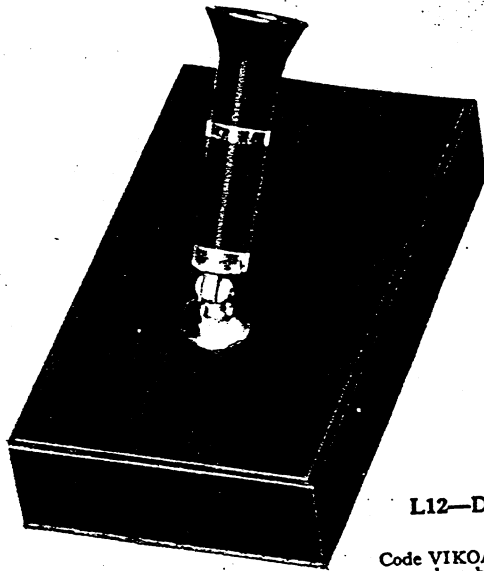

L12—Desk Stand.

Code VIKOA. Single jet Carrara glass base, 3 x 5 $\frac{1}{4}$ x 1", with Universal black, unbreakable Radite socket.

List $8.00

43—Desk Stand. Code ZAAKA. Same as L12 except crystal glass base beautifully black tinted.

List $5.00